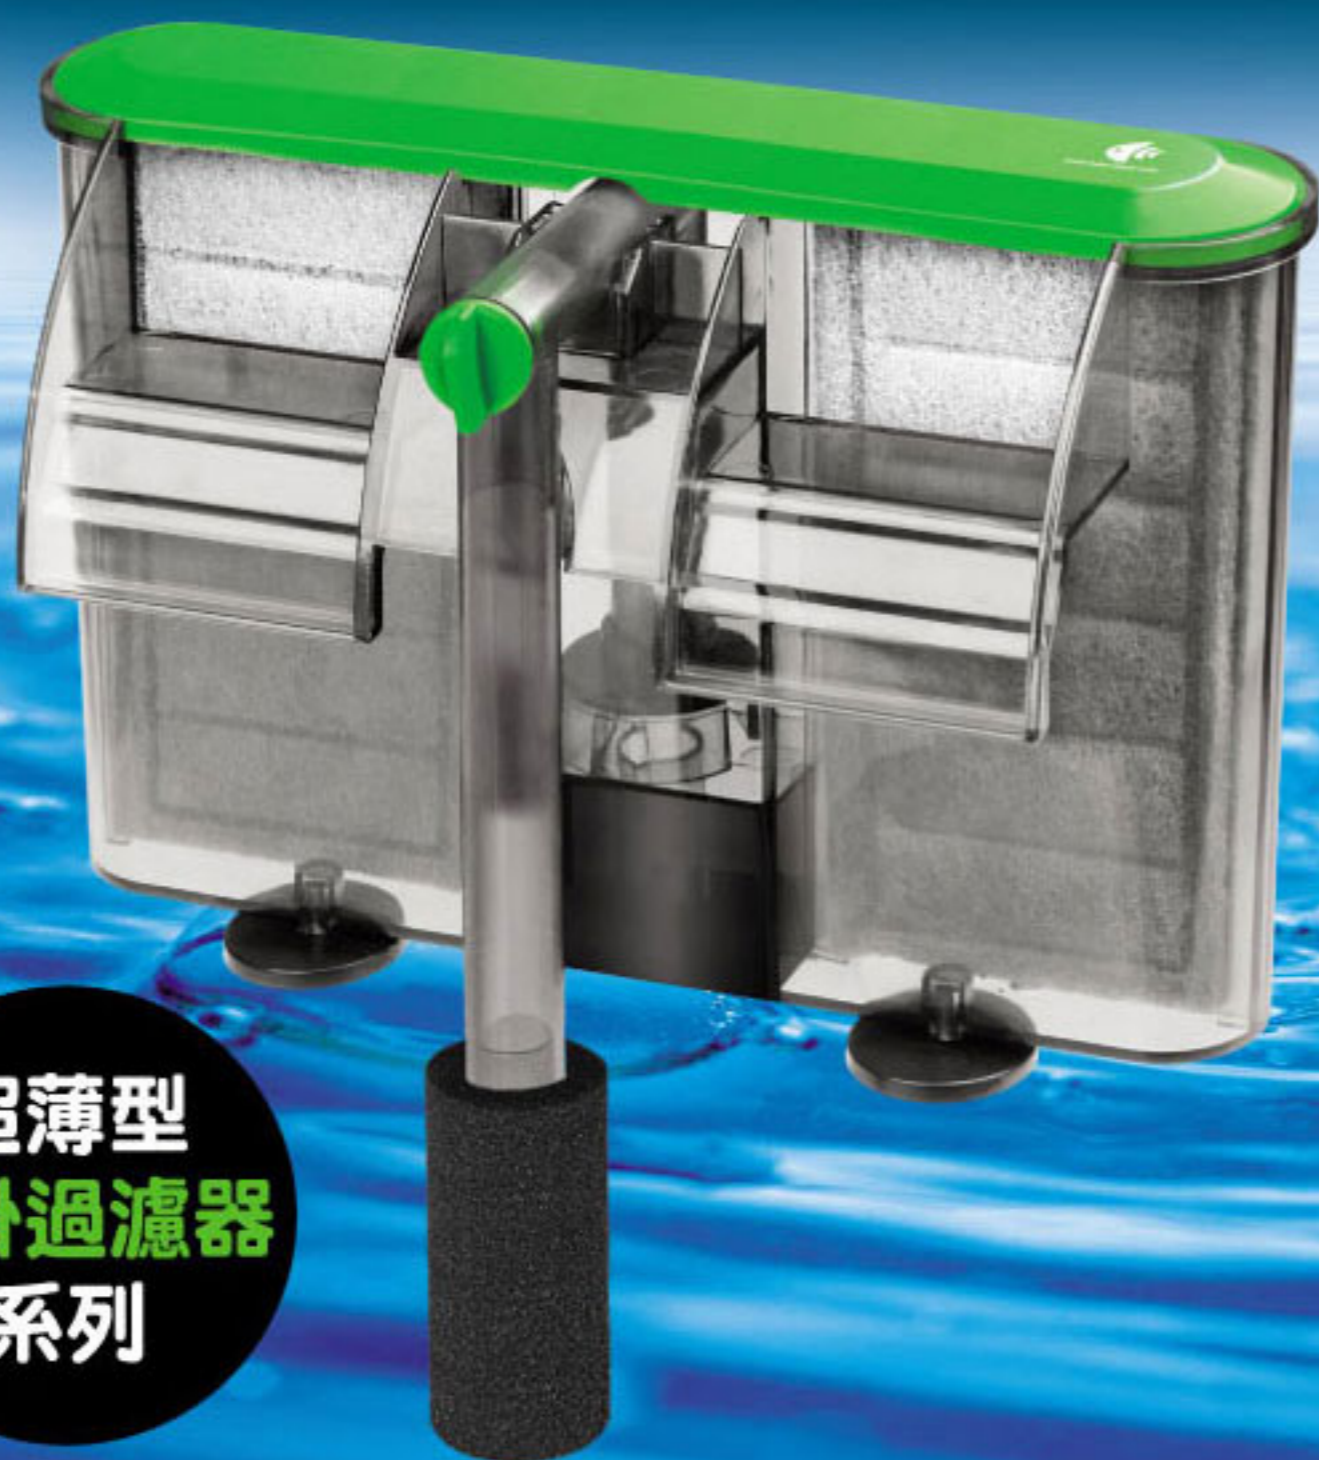

R-F005

for tank 30~60cm

www.easy-aqua.com

SLIM DESIGN
QUIET OPERATION
EASY MAINTAIN

Slim FILTER

超薄型の外掛式フィルター

FEATURES

- The best efficiency in filtration to keep crystal-clear water.
- Combine the mechanical, the chemical and the biological filter media together in order to filter impurities, remove color, odors and decompose organisms by microbe.
- Adjustable flow valve to adjust flow and dissolved oxygen for creature growing.
- Super silent submersible motor with wheel and easy to maintain, see through filtering box for easy observation.

產品特點

- 最佳的過濾效能，能確保水質透明清澈。
- 同時具有物理、化學、生物三種過濾效果，有效達到清除雜質及微生物分解作用。
- 流量調節閥可調整水流量，增加溶氧量以供生物需求。
- 採用超靜音水中旋翼馬達，運轉安靜無聲，透明濾盒便於觀察維護。

R-F007-120
for nano tank 15-25cm

R-F007-230
for tank 25-36cm

R-F007-500
for tank 45-60cm

R-F007-F-L
for R-F007-230,
R-007-500, R-F006

R-F007-F-S
for R-F007-120

Activated
CARBON
活性炭

High-Quality
SPONGE
高密度過濾棉

超薄型
外掛過濾器
系列

www.easy-aqua.com

EX EXTERNAL FILTER

新概念觀賞魚用外部式フィルター