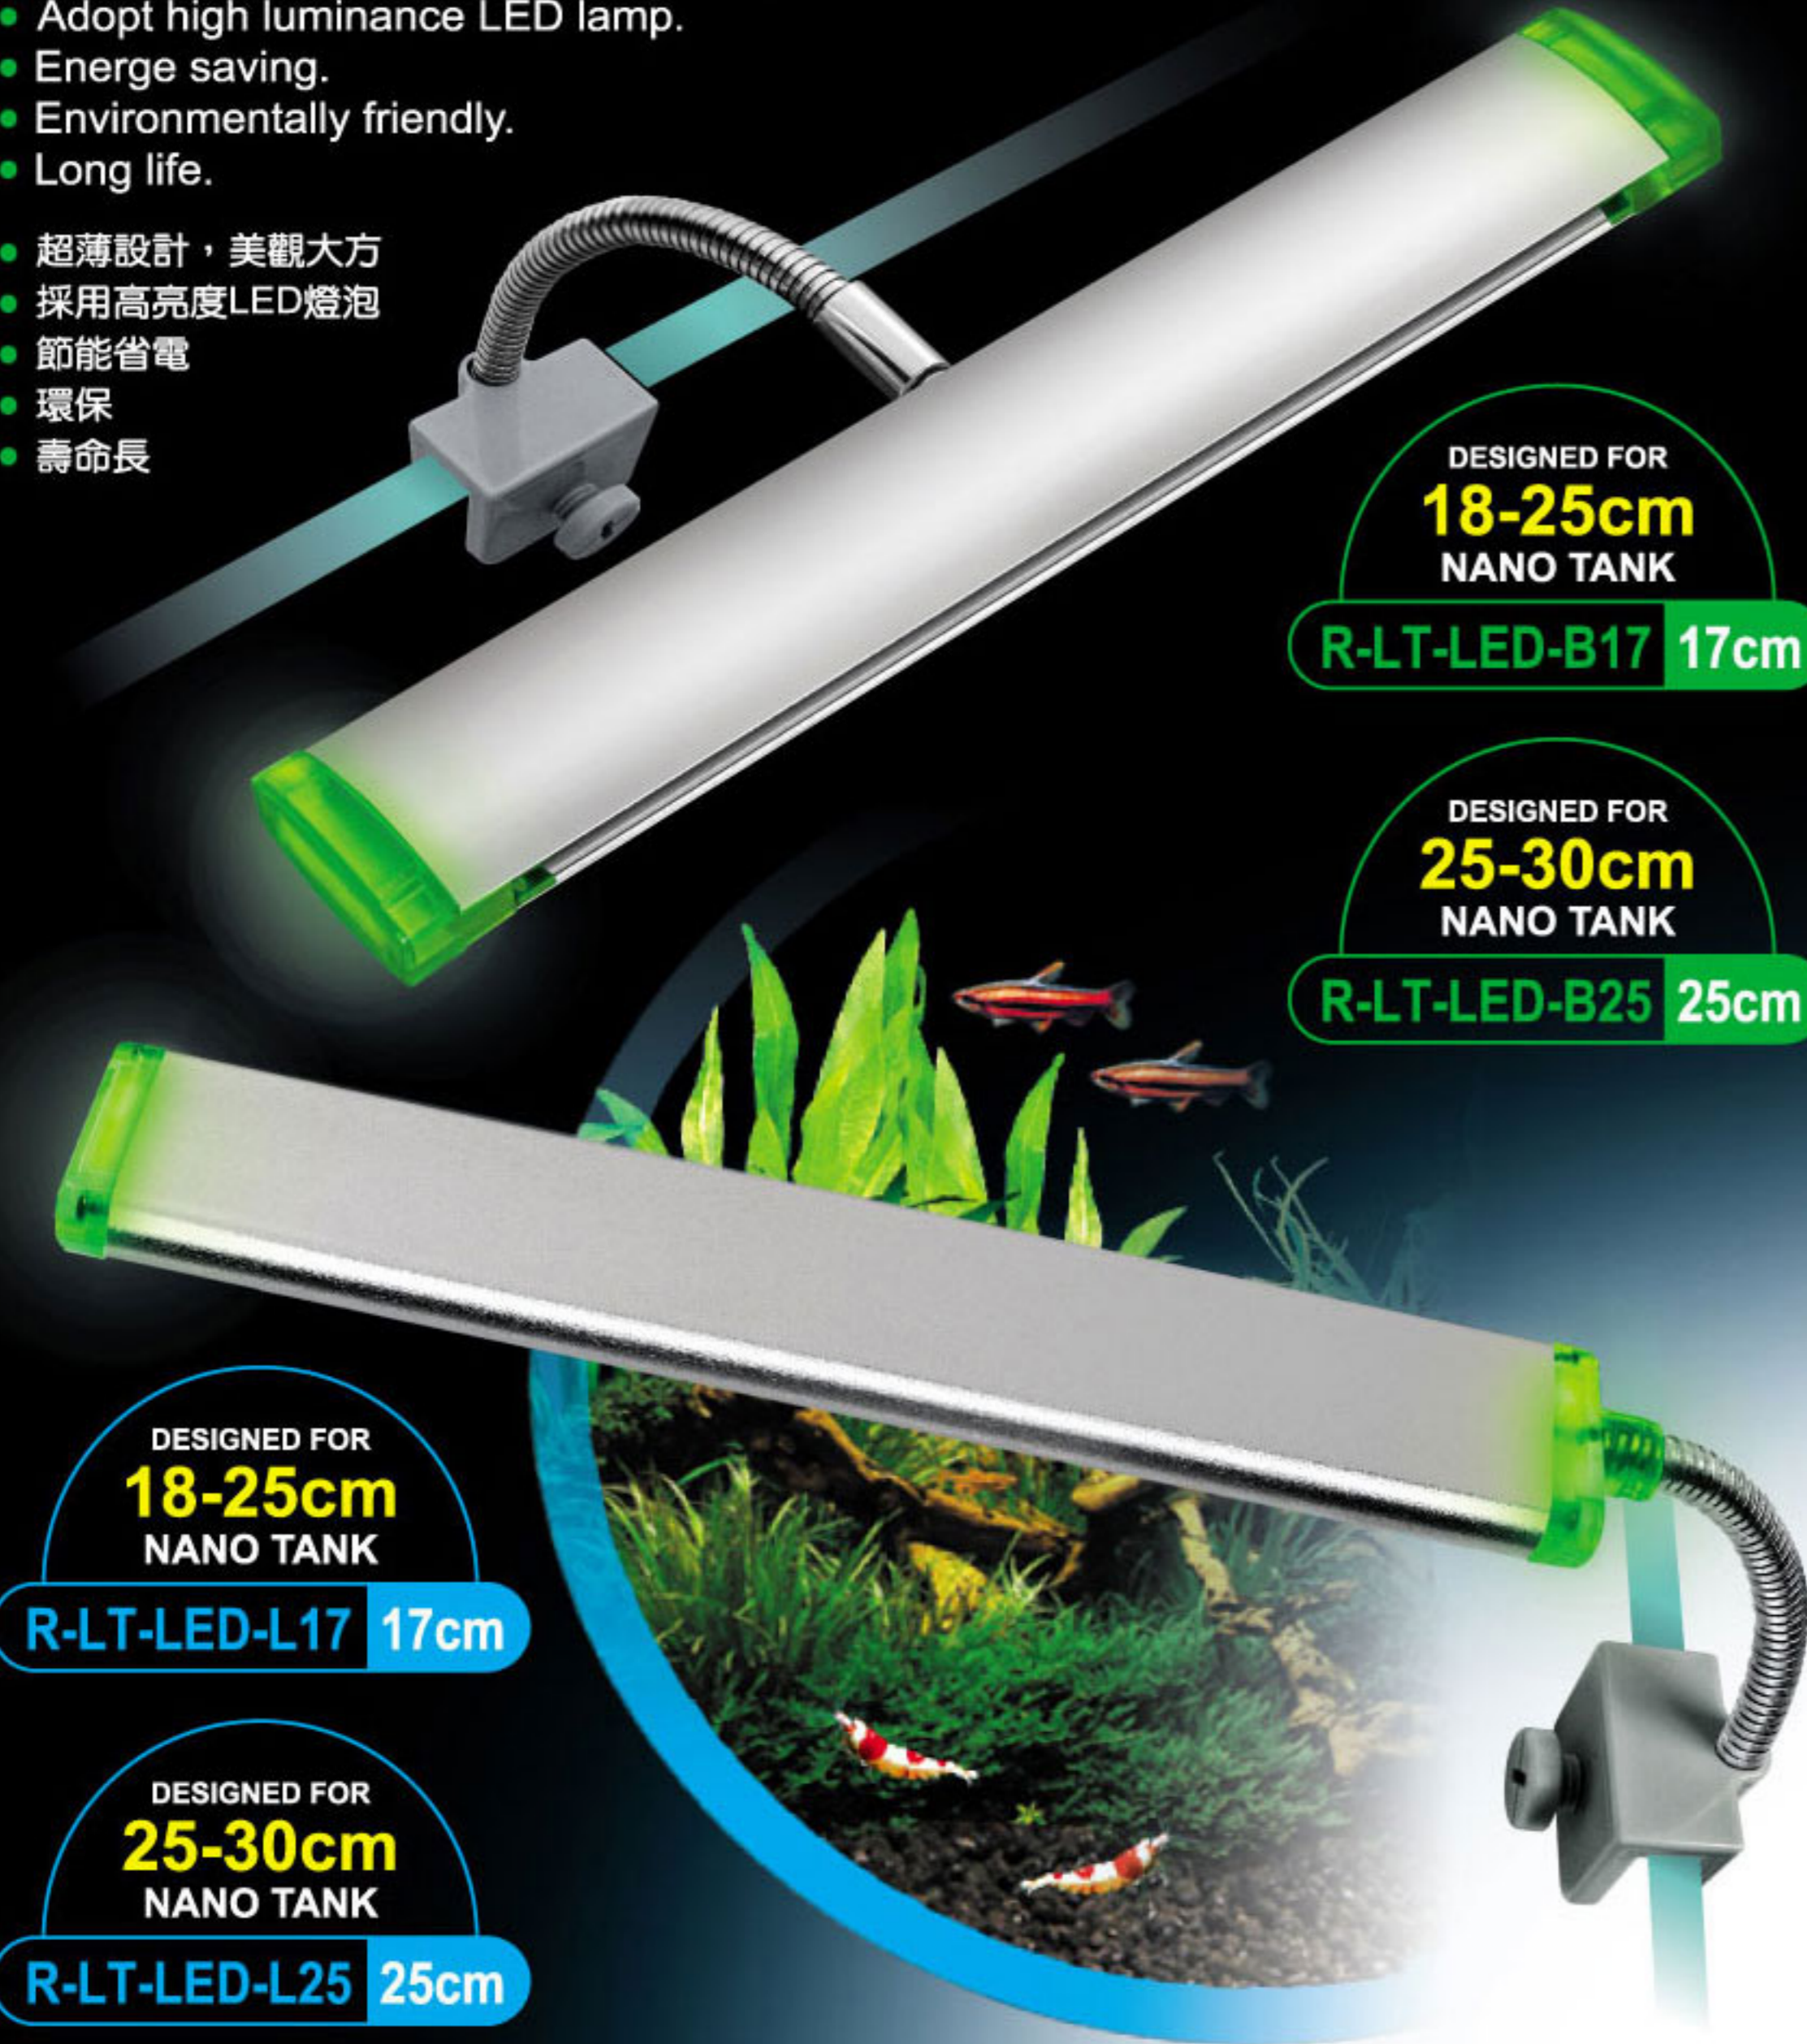

ハンギング

LED LIGHT

AQUARIUM • スリム設計 • ウルトラの光

- Slim design that provides a elegant style.
- Adopt high luminance LED lamp.
- Energy saving.
- Environmentally friendly.
- Long life.

- 超薄設計，美觀大方。
- 採用高亮度LED燈泡。
- 節能省電。
- 環保。
- 壽命長。

www.easy-aqua.com

EASY AQUA

DESIGNED FOR
18-25cm
NANO TANK
R-LT-LED-L17 17cm

DESIGNED FOR
25-30cm
NANO TANK
R-LT-LED-L25 25cm

DESIGNED FOR
18-25cm
NANO TANK
R-LT-LED-B17 17cm

DESIGNED FOR
25-30cm
NANO TANK
R-LT-LED-B25 25cm