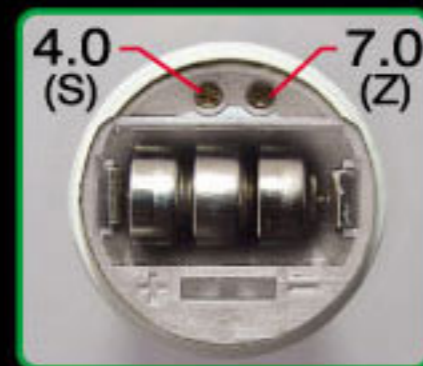

• 7.0/4.0 adjust
2點校正(7.0/4.0)